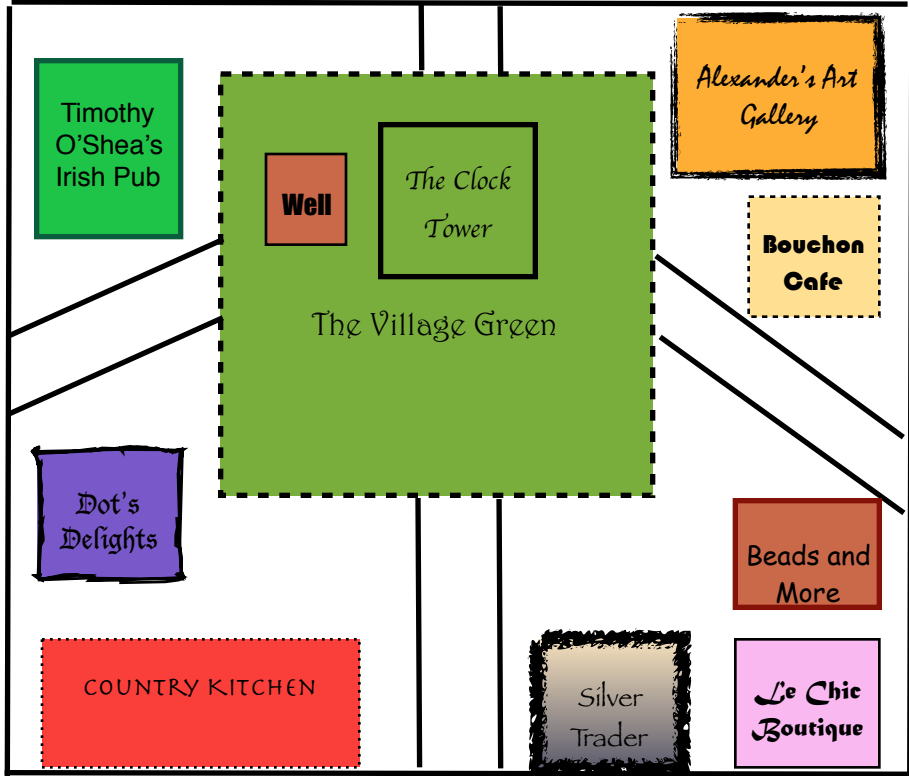

NORTH to Paez Hill Farm, Quail Ridge Honeybee Farm, Two Plug Nickels, Harvest Moon Ranch, Heaven's Bliss, Kindred Creek

Charlotte's house and Lavender and Lace B&B

Congregational Church

Cafe au Lait

The Spotted Giraffe

What's In Store

Post Office Providence Post Newspaper Court Precinct Tailwaggers

Main St.

Hope St.

FROMAGERIE BESSETTE "THE CHEESE SHOP" A Wheel Good Time Sew Inspired Quilt Mystic Moon Candle Boutique

Alley with garden and hothouse behind stores

Providence, Ohio

To Providence Playhouse and Schools and Library

REVUE MOVIE THEATER

Providence Patisserie

All Booked Up

Igloo Ice Cream & Candy Parlor

La Bella Ristorante

Nuts for Nails

To Providence Historical Museum

To Grandmere's house